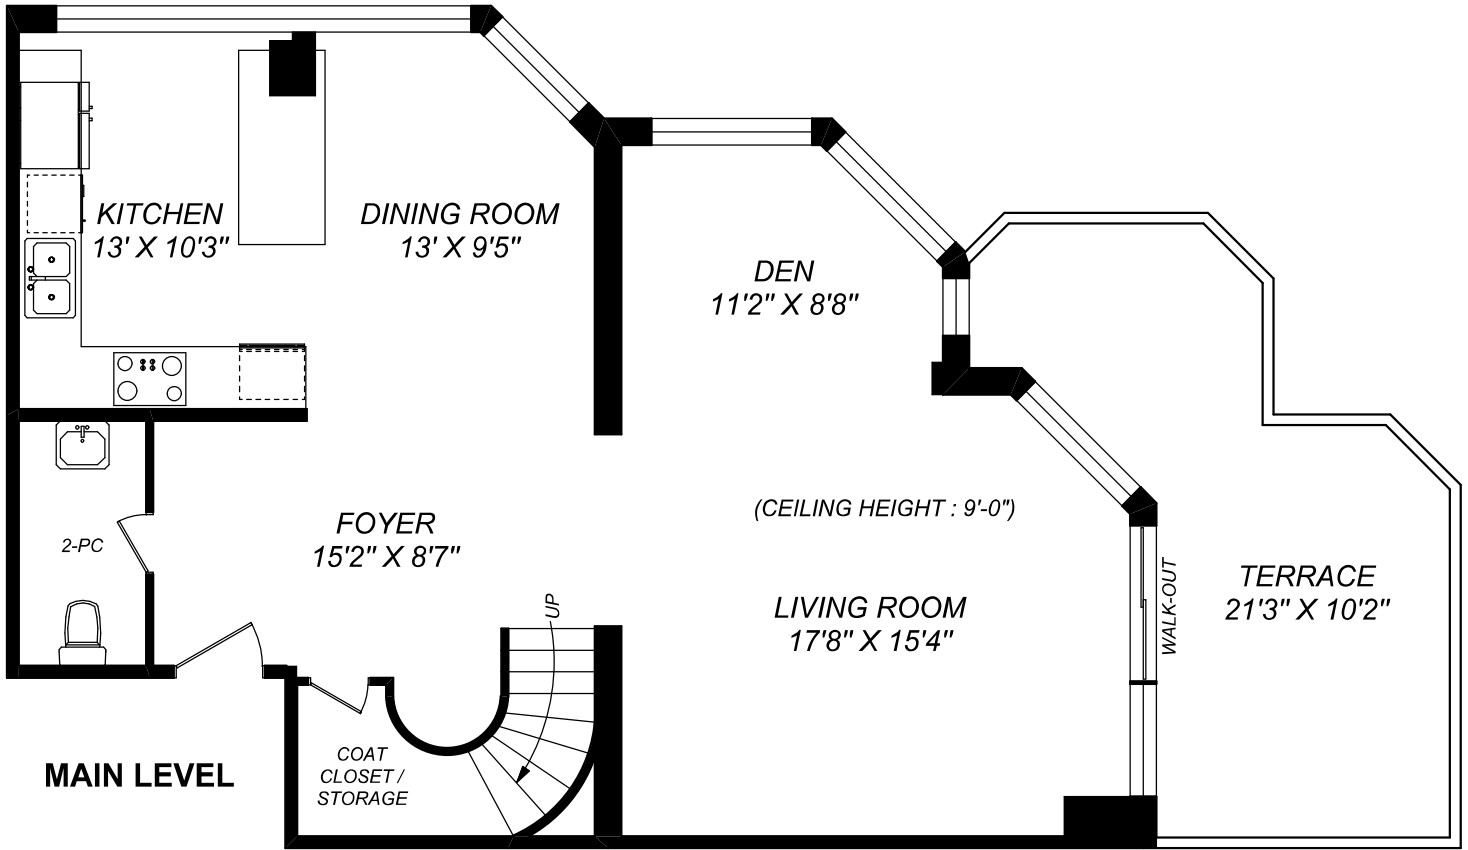

10 QUEENS QUAY WEST - SPH 01-02

1943 SQUARE FEET

truPlan

416 573 2096

E & O.E.

Floor plan may not be 100% accurate.