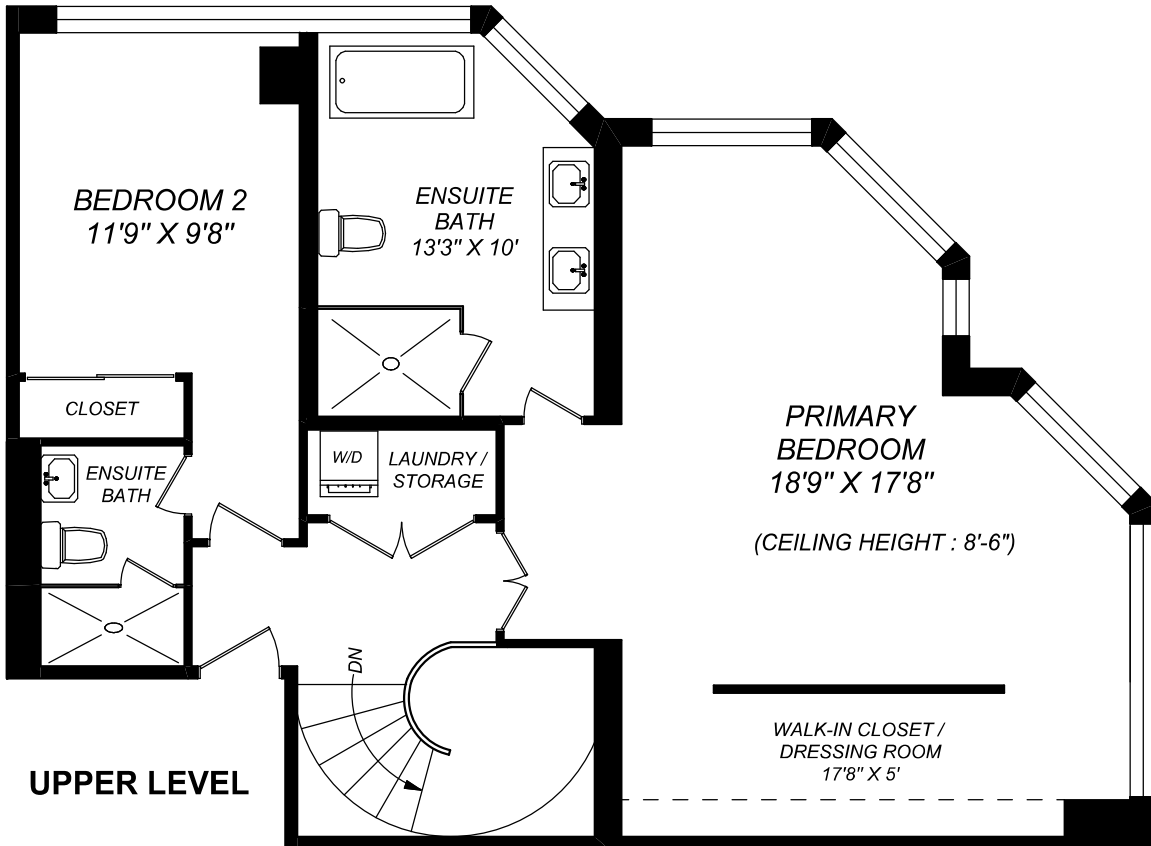

10 QUEENS QUAY WEST - SPH 01-02

1943 SQUARE FEET

truPlan

416 573 2096

E & O.E.

Floor plan may not be 100% accurate.